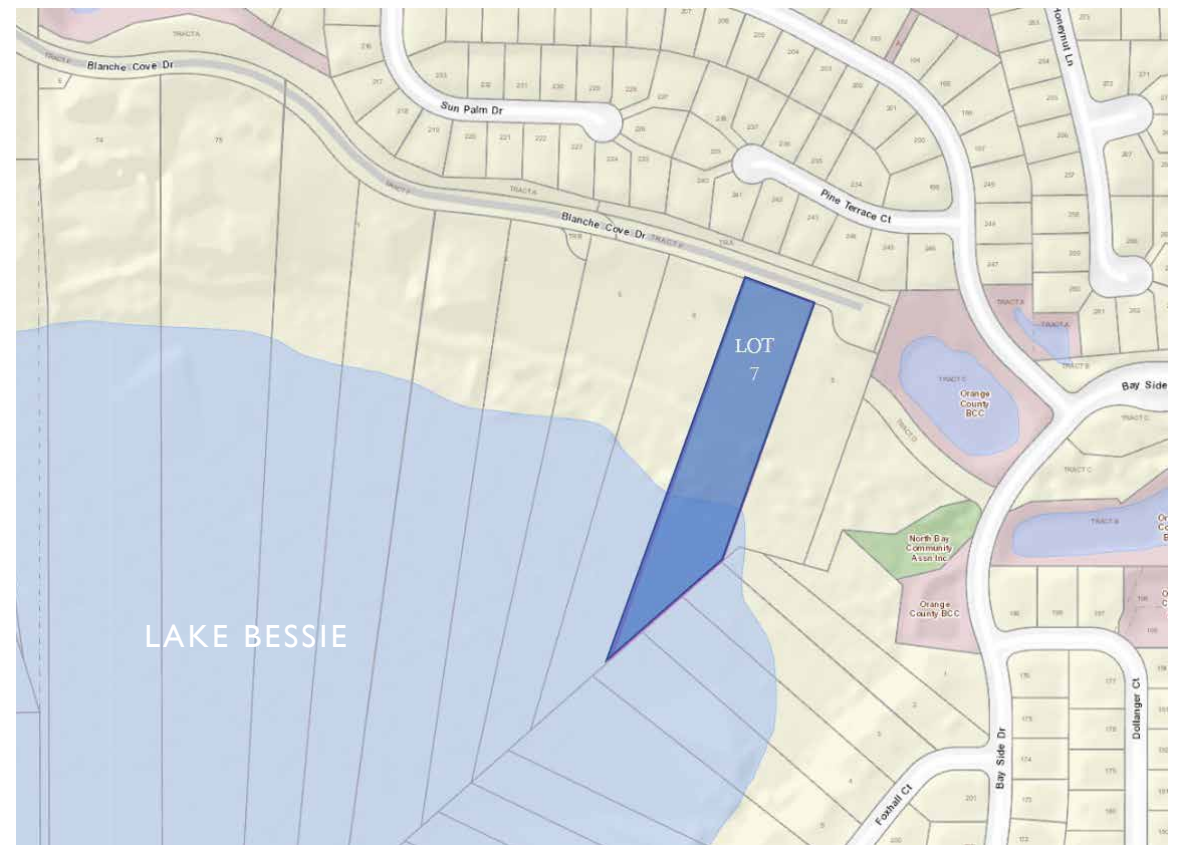


9294

BLANCHE COVE DRIVE

EXTRAORDINARY LAKE VIEWS

Isleworth

AT A GLANCE

ACRES: 1.46
 VIEWS: LAKE BLANCHE

Positioned along the shores of beautiful Lake Blanche within the gates of the renowned Isleworth Golf & Country Club, this expansive 1.46-acre home site boasts 161 feet of water frontage and spectacular lake views. With direct access to the pristine Butler Chain of Lakes, the lot presents one of the last remaining opportunities to build a custom lakefront estate within the gates of Central Florida's most iconic golf course community.

The 600-acre private golf community is situated among the pristine Butler Chain of Lakes, and is recognized as one the finest country club communities in the world by Travel + Leisure. Within its secure environment Isleworth has a wide array of amenities that suit every pursuit.