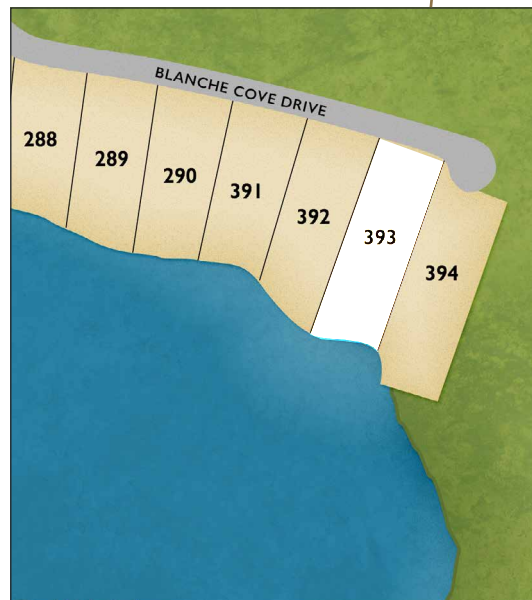


9294

BLANCHE COVE DRIVE

EXTRAORDINARY LAKE VIEWS

Isleworth

AT A GLANCE

ACRES: 1.46
 VIEWS: LAKE BLANCHE

Positioned along the shores of beautiful Lake Blanche within the gates of the renowned Isleworth Golf & Country Club, this expansive 1.46-acre home site boasts 161 feet of water frontage and spectacular lake views. With direct access to the pristine Butler Chain of Lakes, the lot presents one of the last remaining opportunities to build a custom lakefront estate within the gates of Central Florida's most iconic golf course community.

The 600-acre private golf community is situated among the pristine Butler Chain of Lakes, and is recognized as one the finest country club communities in the world by Travel + Leisure. Within its secure environment Isleworth has a wide array of amenities that suit every pursuit.