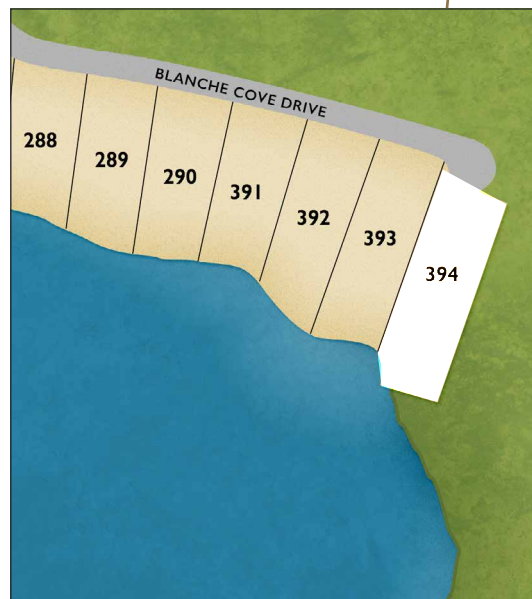


9288

BLANCHE COVE DRIVE

BEAUTIFUL LAKE BLANCHE HOME SITE

Isleworth

AT A GLANCE

ACRES: 1.52
 VIEWS: LAKE BLANCHE

Discover one of the only opportunities remaining to build a custom lakefront estate within the renowned Isleworth Golf & Country Club. Nestled along the shores of beautiful Lake Blanche, this 1.52-acre home site features 173 feet of water frontage and direct access to the pristine Butler Chain of Lakes. The lot presents the perfect opportunity to build within the gates of Central Florida's most iconic golf course community.

The 600-acre private golf community is situated among the pristine Butler Chain of Lakes, and is recognized as one of the finest country club communities in the world by Travel + Leisure. Within its secure environment Isleworth has a wide array of amenities that suit every pursuit.

A TAVISTOCK GROUP PROPERTY