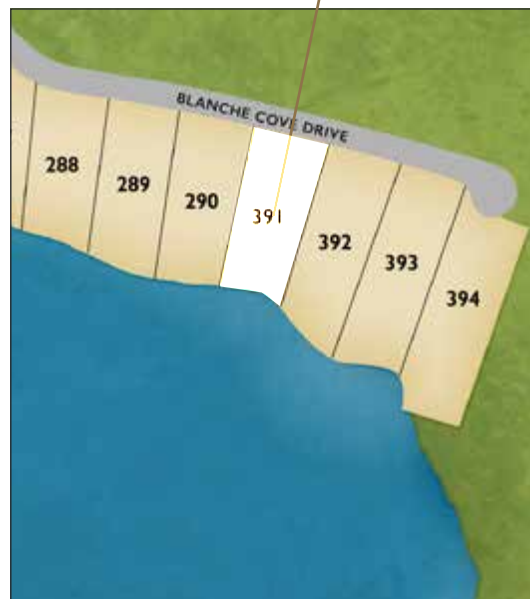


9306

BLANCHE COVE DRIVE

BEAUTIFUL LAKEFRONT HOME SITE

Isleworth

AT A GLANCE

ACRES: 1.47
 VIEWS: LAKE BLANCHE

Discover one of the only opportunities remaining to build a custom lakefront estate within the renowned Isleworth Golf & Country Club. Nestled along the shores of beautiful Lake Blanche, this 1.47-acre home site features 161 feet of water frontage and direct access to the pristine Butler Chain of Lakes. The lot presents the perfect opportunity to build within the gates of Central Florida's most iconic golf course community.

The 600-acre private golf community is situated among the pristine Butler Chain of Lakes, and is recognized as one the finest country club communities in the world by Travel + Leisure. Within its secure environment Isleworth has a wide array of amenities that suit every pursuit.